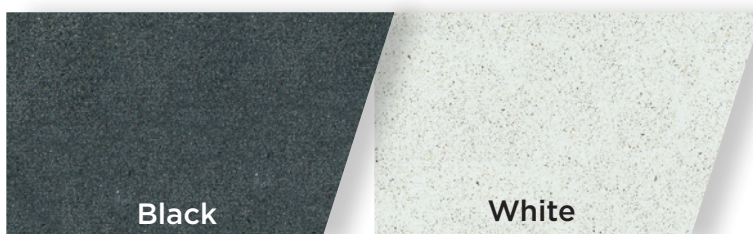

# C<sup>2</sup> Color Hard

One step color & densifier for interior and exterior concrete floors

**CRETE COLORS**  
INTERNATIONAL

\* Recommended for interior use only.

The colors on this page are for representation only. Color results cannot be guaranteed. Actual colors may vary. Test samples must be applied