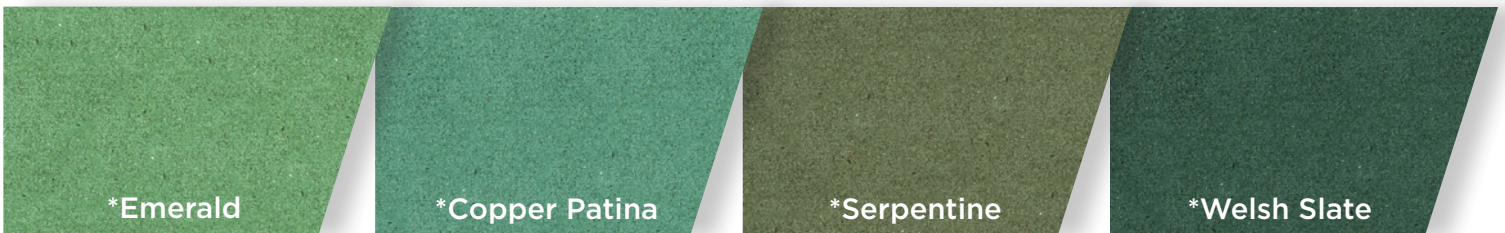

# C<sup>2</sup> Color Hard

One step color & densifier for interior and exterior concrete floors

**CRETE COLORS**  
INTERNATIONAL

\* Recommended for interior use only.

The colors on this page are for representation only. Color results cannot be guaranteed. Actual colors may vary. Test samples must be applied