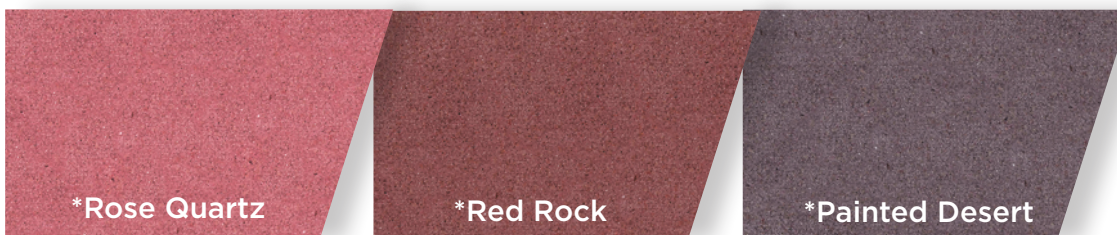

# C<sup>2</sup> Color Hard

One step color & densifier for interior and exterior concrete floors

**CRETE COLORS**  
INTERNATIONAL

\* Recommended for interior use only.

The colors on this page are for representation only. Color results cannot be guaranteed. Actual colors may vary. Test samples must be applied